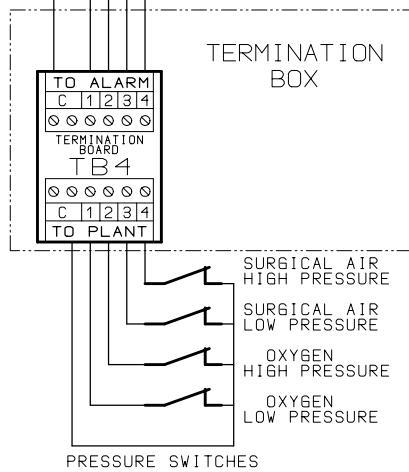

SA-6 AREA ALARM

CHECK 'LINK'
'SO' to 'SM'

NEUTRAL
EARTH
LIVE

240 Vac SUPPLY
FUSED AT 3 AMPS

NOTE
TERMINATION BOARDS OR
BOXES MUST BE MOUNTED
AS CLOSE AS POSSIBLE
TO THE PRESSURE SWITCHES

NOTE

ALL SIGNAL CABLE TO BE A MINIMUM
OF 0.5 mm sq SCREENED / S.W.A /
OR IN METAL CONDUIT.
ALL JUNCTION BOXES MUST HAVE
THE SCREENS CONNECTED THROUGH

Shire Controls Ltd

Title

SA-6 2 GAS AREA ALARM

Drawing No SA2G

Date 26-02-98

Issue 1