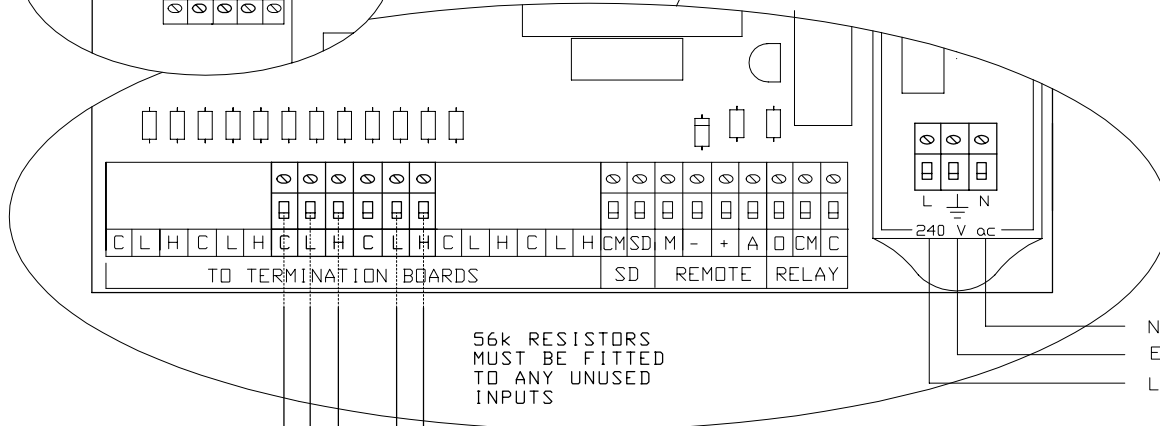

SA-6 AREA ALARM

CHECK 'LINK'
'SO' to 'SM'

NEUTRAL
EARTH
LIVE

240 Vac SUPPLY
FUSED AT 3 AMPS

NOTE
TERMINATION BOARDS OR
BOXES MUST BE MOUNTED
AS CLOSE AS POSSIBLE
TO THE PRESSURE SWITCHES

NOTE

ALL SIGNAL CABLE TO BE A MINIMUM
OF 0.5 mm sq SCREENED / S.W.A /
OR IN METAL CONDUIT.
ALL JUNCTION BOXES MUST HAVE
THE SCREENS CONNECTED THROUGH

Shire Controls Ltd

Title

SA-6 2 GAS AREA ALARM

Drawing No SA2G

Date 26-02-98

Issue 1