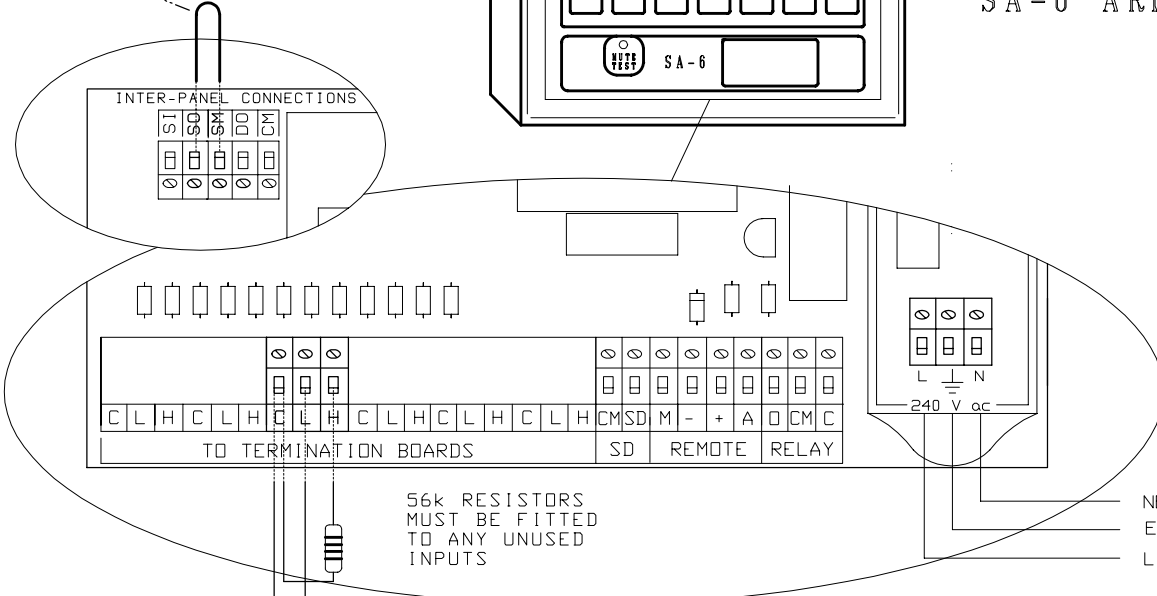

# SA-6 AREA ALARM

CHECK 'LINK'  
'SO' to 'SM'

56k RESISTORS  
MUST BE FITTED  
TO ANY UNUSED  
INPUTS

NEUTRAL  
EARTH  
LIVE

240 Vac SUPPLY  
FUSED AT 3 AMPS

NOTE  
TERMINATION BOARDS OR  
BOXES MUST BE MOUNTED  
AS CLOSE AS POSSIBLE  
TO THE PRESSURE SWITCHES

NOTE  
ALL SIGNAL CABLE TO BE A MINIMUM  
OF 0.5 mm sq SCREENED / S.W.A /  
OR IN METAL CONDUIT.  
ALL JUNCTION BOXES MUST HAVE  
THE SCREENS CONNECTED THROUGH